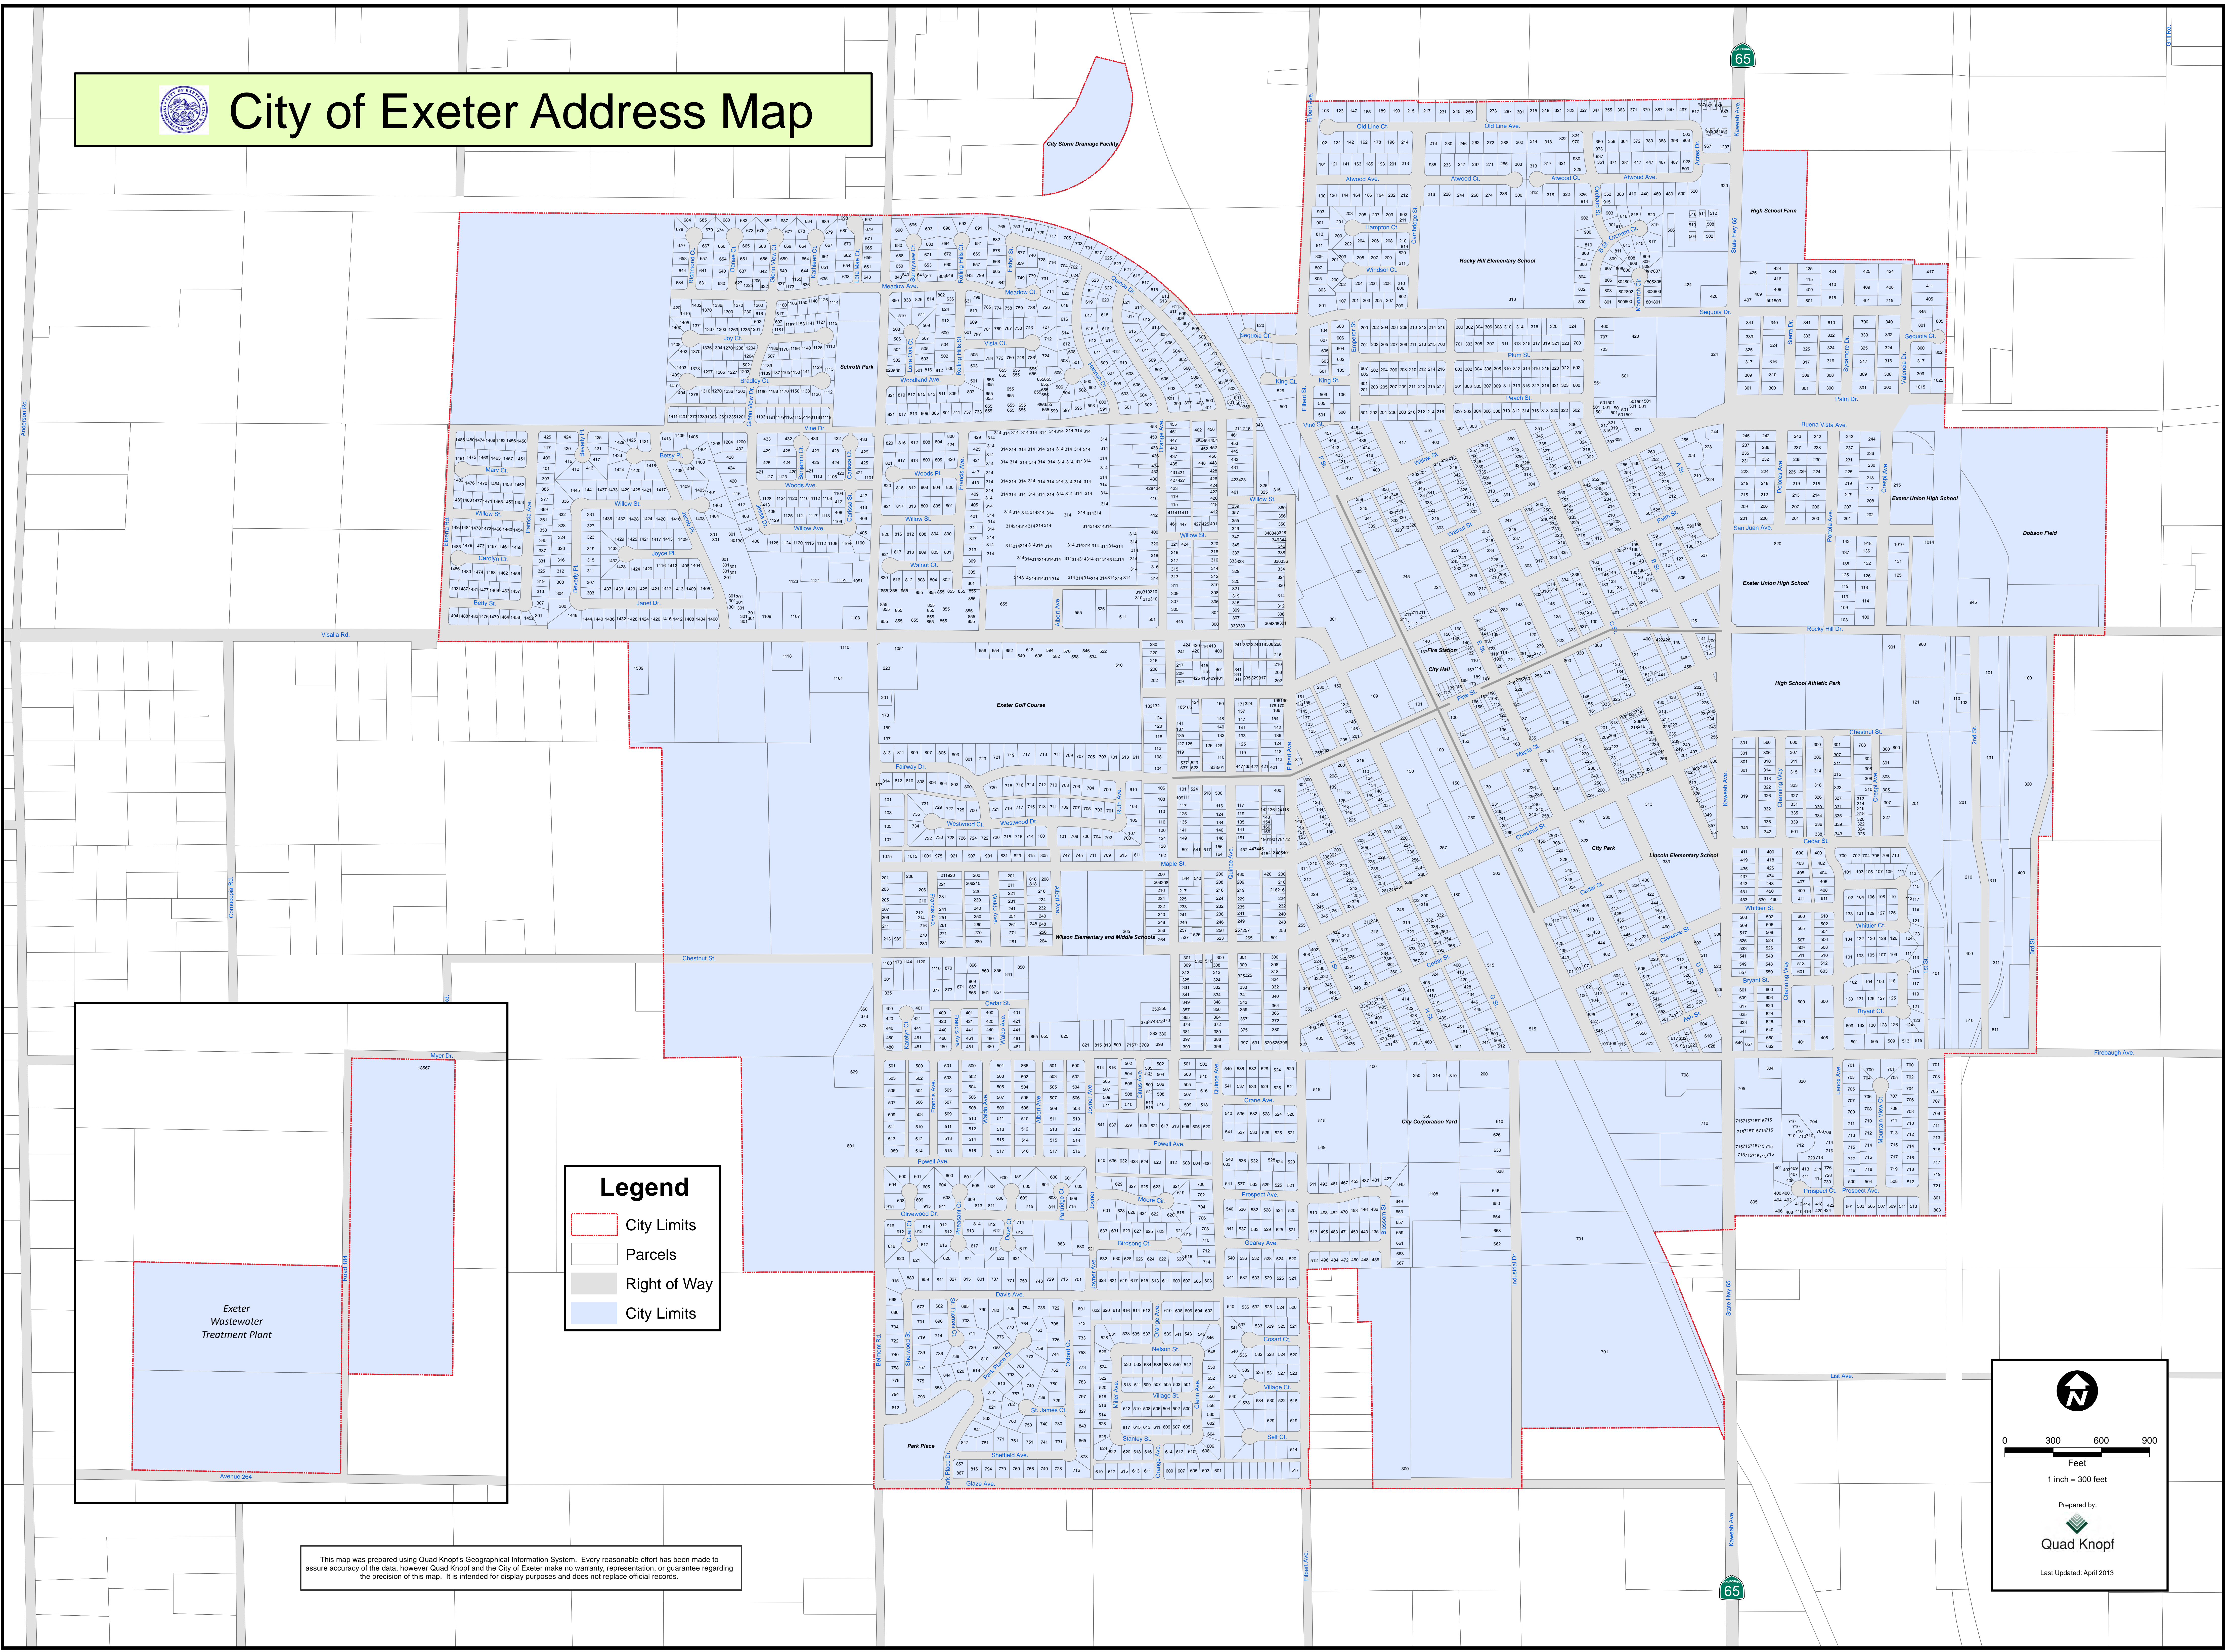

City of Exeter Address Map

Legend

- City Limits
- Parcels
- Right of Way
- City Limits