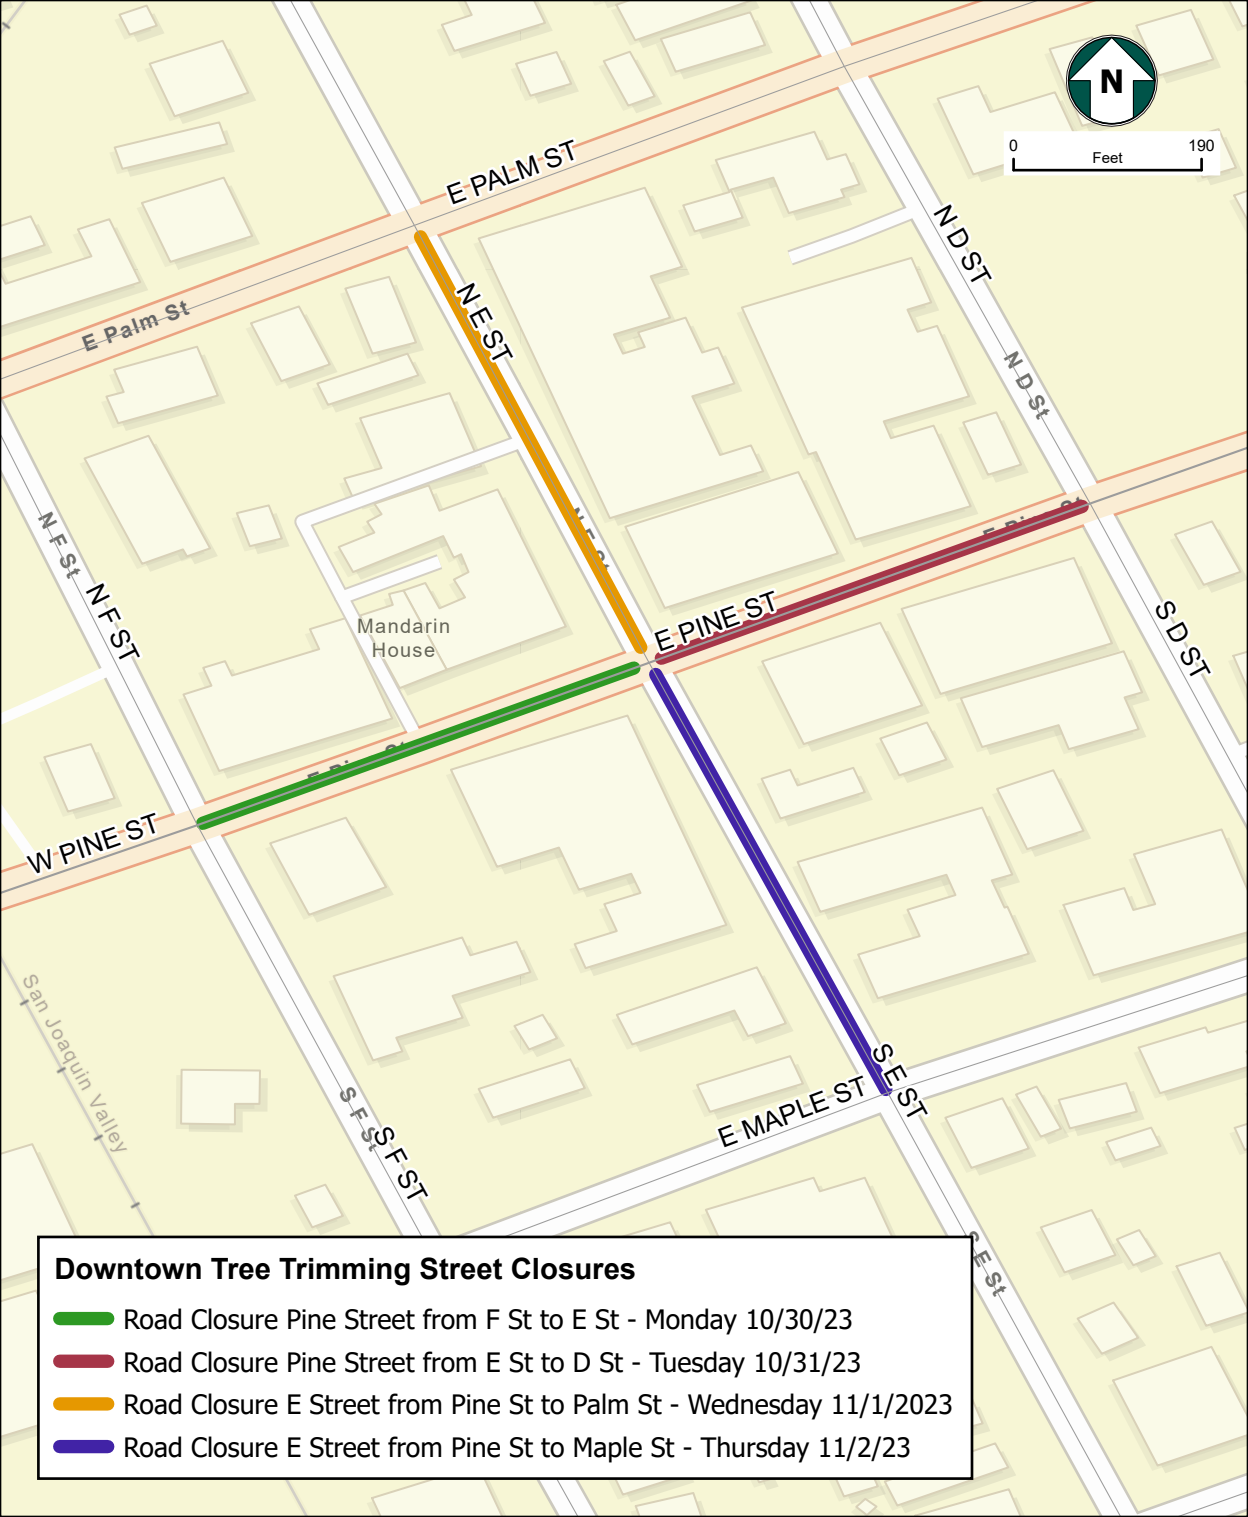

0 Feet 190

### Downtown Tree Trimming Street Closures

-  Road Closure Pine Street from F St to E St - Monday 10/30/23
-  Road Closure Pine Street from E St to D St - Tuesday 10/31/23
-  Road Closure E Street from Pine St to Palm St - Wednesday 11/1/2023
-  Road Closure E Street from Pine St to Maple St - Thursday 11/2/23